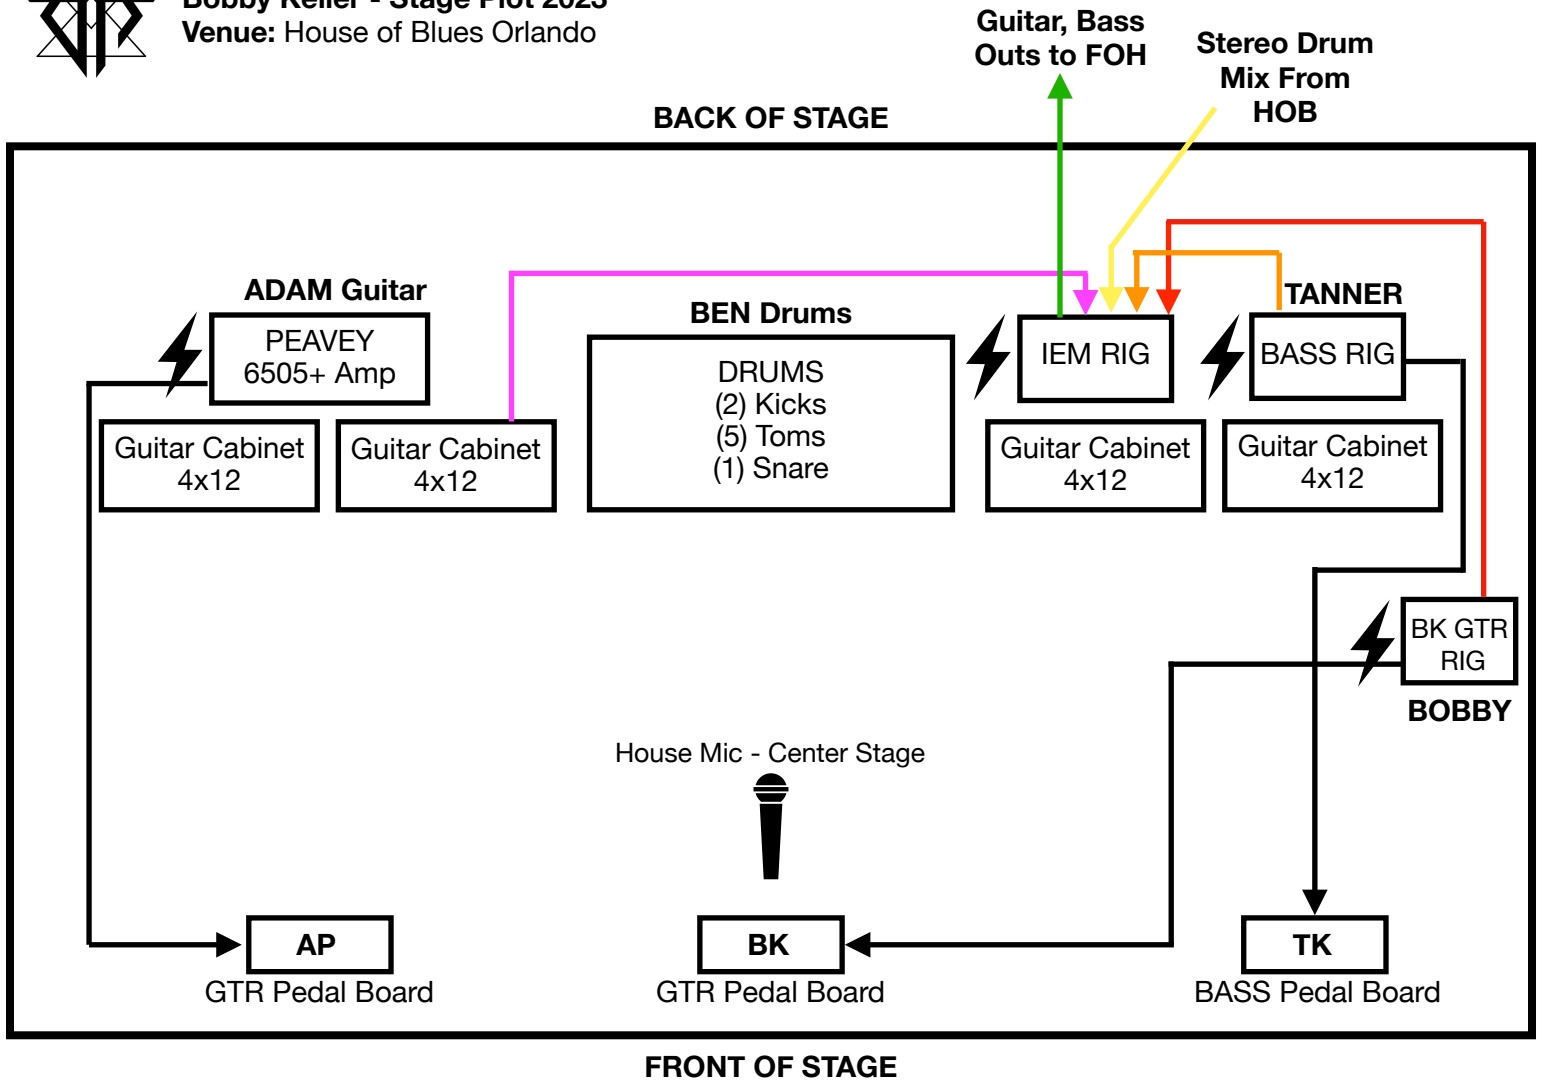

**Bobby Keller - Stage Plot 2023**  
**Venue: House of Blues Orlando**

= NEEDS POWER

**Drums** - Need to be mic'd by House of Blues as normal and then a stereo mix of drum kit sent back to our IEM Rig, as well as a Single Kick and Single Snare line to our IEM Rig if possible.

**Guitar 1 (Bobby)** - Amps are Direct so 2 Outs from our IEM Rig will be given to HOB FOH, no mics needed.

**Guitar 2 (Adam)** - Needs a Guitar Cab Mic'd and then a Signal from HOB Monitors to our IEM Rig or We provide an Out from our IEM Rig to HOB.

**Bass (Tanner)** - Kemper is direct and One Out from our IEM Rig will be given to HOB FOH, no mics needed.

**Vocal Microphone** - One House Mic set up just to talk to crowd in between songs placed center stage.

**Tanner BASS RIG** - (1) Kemper Profiler, Wireless, Pedal Board, Direct Out to IEM